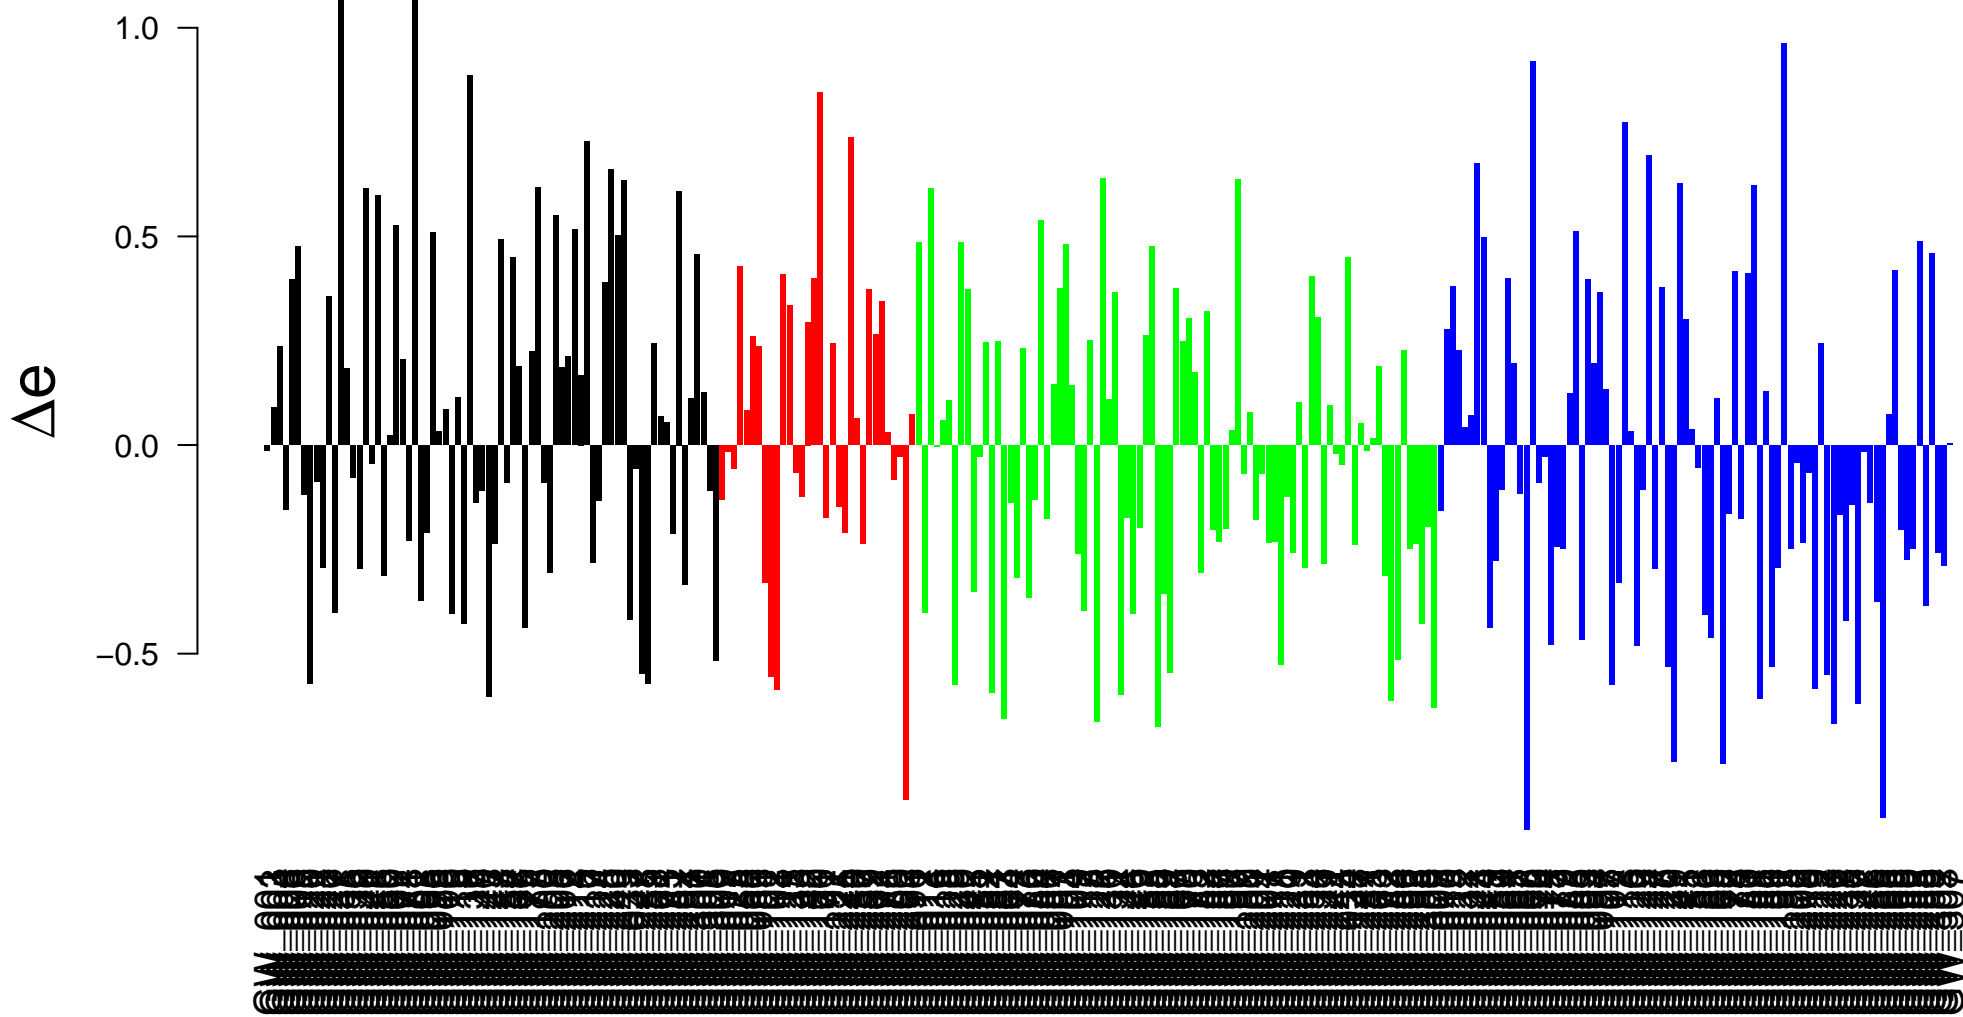

Expression of PYEON_CANCER_HEAD_AND_NECK_VS_CERVICAL_UP in Spot F

Expression of PYEON_CANCER_HEAD_AND_NECK_VS_CERVICAL_UP in Spot G

Expression of PYEON_CANCER_HEAD_AND_NECK_VS_CERVICAL_UP in Spot H

Expression of PYEON_CANCER_HEAD_AND_NECK_VS_CERVICAL_UP in Spot I

Expression of PYEON_CANCER_HEAD_AND_NECK_VS_CERVICAL_UP in Spot J

Expression of PYEON_CANCER_HEAD_AND_NECK_VS_CERVICAL_UP in Spot K

Δe

1.0
0.5
0.0
-0.5

Expression of PYEON_CANCER_HEAD_AND_NECK_VS_CERVICAL_UP in Spot L